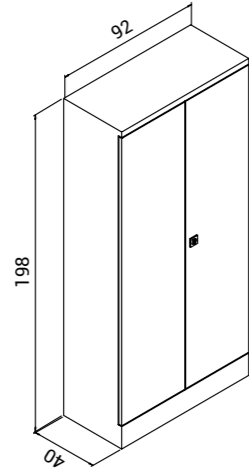

198'lik Dosya Dolabı 198 cm File Cabinet

K.DSY.001

Genişlik Width	Derinlik Depth	Yükseklik Height
92 cm	40 cm	198 cm

Raf aralıkları isteğe göre ayarlanabilir.
Rafları 50 kg yük taşıma kapasitesine sahiptir.
Kapılar 180 derece açılabilir.
Gizli menteşeli, 2 anahtarlı, kromajlı gömme kilitlidir.
Yüksek kalite elektrostatik toz boya ile boyalıdır.

*Shelf spaces can be adjusted up to request
Shelf has 50kg weight capacity
Doors openable to 180 degree
With Blind Hinge 2 keys chromising mortise Lock
Painted with high quality electro-static powder paint*