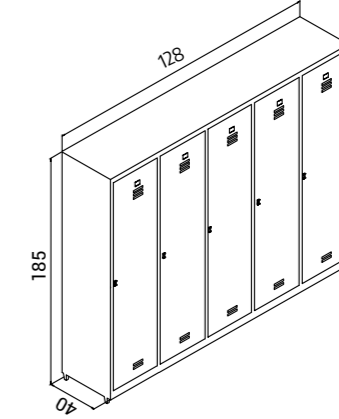

4 Kapılı Soyunma Dolabı Fourfold Undressing Cabinet with door

K.SYN.036

5 Kapılı Soyunma Dolabı Fivefold Undressing Cabinet with door

K.SYN.009

Genişlik Width	Derinlik Depth	Yükseklik Height
128 cm	40 cm	185 cm