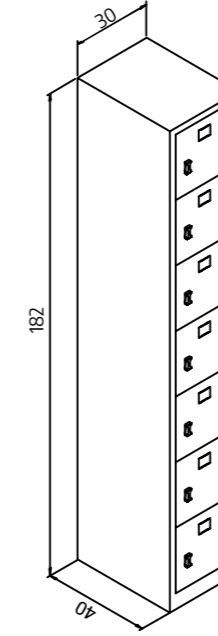

Renk Seçenekleri Colour Options

8 Kapılı Emanet Dolabı 8 Doors Safe Deposit Cabinet

K.EMD.003

Genişlik Width	Derinlik Depth	Yükseklik Height
80 cm	40 cm	170 cm

her bölme kapağı üzerinde bir adet etiketik bulunmaktadır.
her bölme için kilit sistemi mevcuttur.
yüksek kalite elektrostatik toz boya ile boyalıdır.

*There is a name tag on each Cover part
There is a locking system for each part
painted with high quality electro-static powder paint*