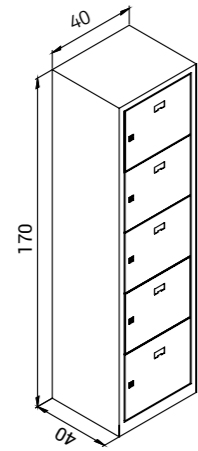

Renk Seçenekleri Colour Options