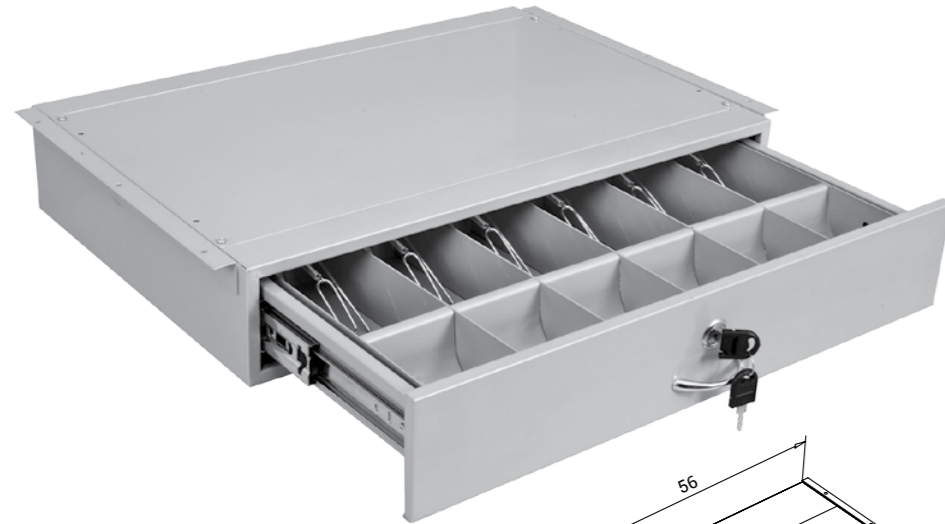

6 Bölmeli para Çekmecesi 6 Partitioned Money Drawer

K.PRC.003

Genişlik Width	Derinlik Depth	Yükseklik Height
56 cm	40 cm	10 cm

Kilit sistemi ve iki adet anahtar mevcuttur.
Çekmece üzerinde çekmecenin kolaylıkla açılabilmesini sağlayan metal kulp bulunmaktadır.
Teleskopik ray sistemine sahiptir.
yüksek kalite elektrostatik toz boya ile boyalıdır.

*has locking system and 2 keys
there is a metal handle on drawer to pull easily
has telescopic rail system
painted with high quality electro-static powder paint*

Renk Seçenekleri Colour Options

6 Bölmeli para Çekmecesi İçi inside of 6 Partitioned Money Drawer

K.PRC.003

Genişlik Width	Derinlik Depth	Yükseklik Height
50 cm	27,5 cm	6 cm

6 bozuk 6 kağıt para haznesi bulunmaktadır.
kağıt para haznelerinde yay destekli kağıt tutucular mevcuttur.
yüksek kalite elektrostatik toz boya ile boyalıdır.

*Has 6 parts for Paper Currency and 6 parts for coins
there is a spring paper holder in paper currency parts
painted with high quality electro-static powder paint*

7 Bölmeli para Çekmecesi 7 Partitioned Money Drawer

K.PRC.004

Genişlik Width	Derinlik Depth	Yükseklik Height
64 cm	40 cm	10 cm

Kilit sistemi ve iki adet anahtar mevcuttur.
Çekmece üzerinde çekmecenin kolaylıkla açılabilmesini sağlayan metal kulp bulunmaktadır.
Teleskopik ray sistemine sahiptir.
yüksek kalite elektrostatik toz boya ile boyalıdır.

*has locking system and 2 keys
there is a metal handle on drawer to pull easily
has telescopic rail system
painted with high quality electro-static powder paint*

Renk Seçenekleri Colour Options

7 Bölmeli para Çekmecesi İçi inside of 7 Partitioned Money Drawer

K.PCI.004

Genişlik Width	Derinlik Depth	Yükseklik Height
58,5 cm	27,5 cm	6 cm