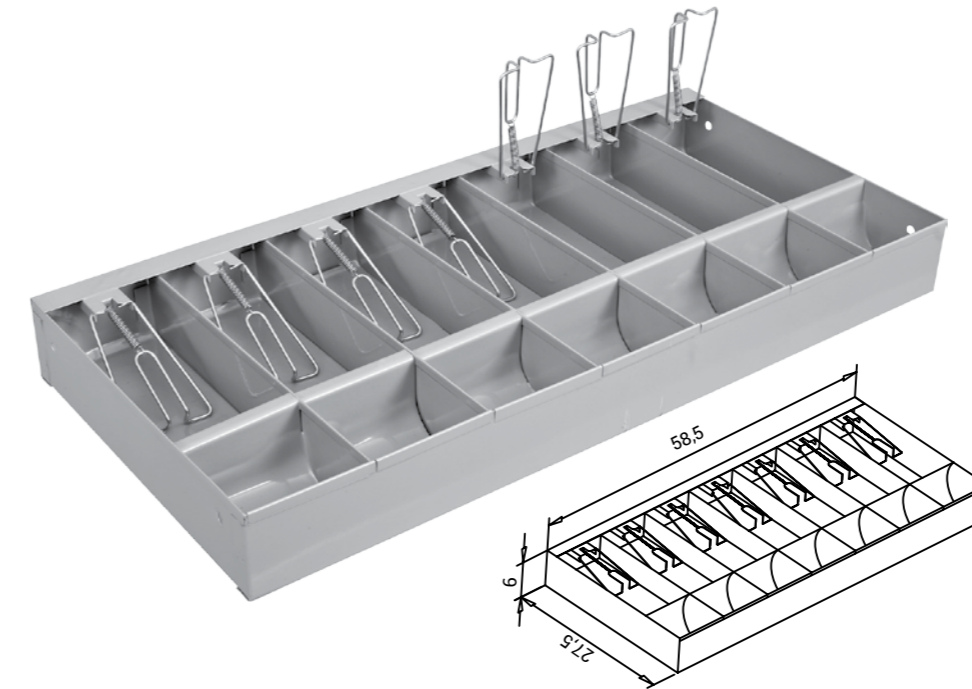

Renk Seçenekleri Colour Options

7 Bölmeli para Çekmecesi İçi inside of 7 Partitioned Money Drawer

K.PCI.004

Genişlik Width	Derinlik Depth	Yükseklik Height
58,5 cm	27,5 cm	6 cm

7 bozuk 7 kağıt para haznesi bulunmaktadır.
kağıt para haznelerinde yay destekli kağıt tutucular mevcuttur.
yüksek kalite elektrostatik toz boya ile boyalıdır.

*Has 7 parts for Paper Currency and 7 parts for coins
there is a spring paper holder in paper currency parts
painted with high quality electro-static powder paint*