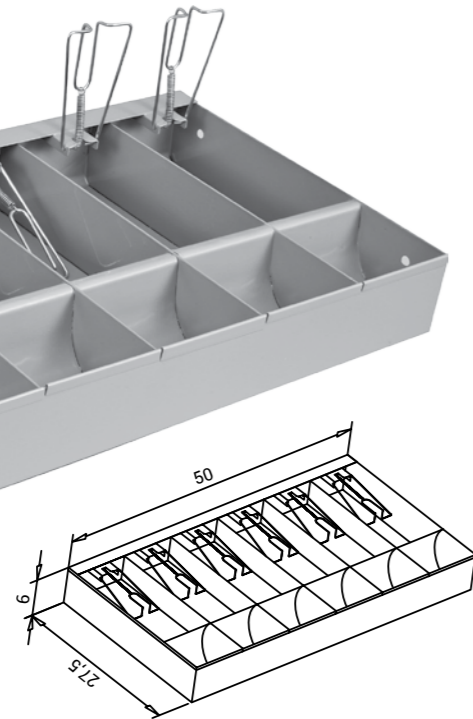

Renk Seçenekleri Colour Options

6 Bölmeli para Çekmecesi İçi inside of 6 Partitioned Money Drawer

K.PRC.003

Genişlik Width	Derinlik Depth	Yükseklik Height
50 cm	27,5 cm	6 cm

6 bozuk 6 kağıt para haznesi bulunmaktadır.
kağıt para haznelerinde yay destekli kağıt tutucular mevcuttur.
yüksek kalite elektrostatik toz boya ile boyalıdır.

*Has 6 parts for Paper Currency and 6 parts for coins
there is a spring paper holder in paper currency parts
painted with high quality electro-static powder paint*