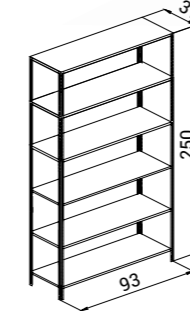

K.GRS.001

Genişlik Width	Derinlik Depth	Yükseklik Height
93 cm	31 cm	250 cm

Genişlik Width	Derinlik Depth	Yükseklik Height
93 cm	43 cm	250 cm

Genişlik Width	Derinlik Depth	Yükseklik Height
93 cm	59 cm	250 cm