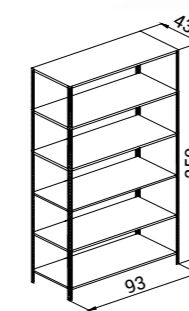

Genişlik Width	Derinlik Depth	Yükseklik Height
93 cm	31 cm	250 cm

K.GRS.002

Genişlik Width	Derinlik Depth	Yükseklik Height
93 cm	43 cm	250 cm

Genişlik Width	Derinlik Depth	Yükseklik Height
93 cm	59 cm	250 cm