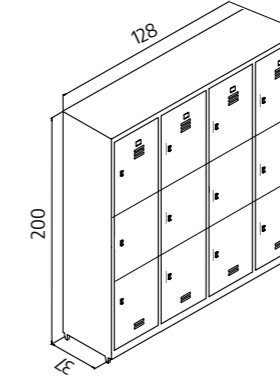

Doors openable to 90 degree
Each Column has 2 Shelves
According to Request plastic or metal Hanger can be used
There is a Ventilating part up and down side of doors
There is a name tag on each door
Cabinet's legs can be conic or pingo leg
has blind hinge
has locking system
painted with high quality electro-static powder paint

Kapıları 90 derece açılabilir.
her bir sütunda standart iki adet raf bulunmaktadır.
İsteğe göre plastik veya metal askılık kullanılabilir.
Kapıların alt ve üst kısmında havalandırma panjurları yer almaktadır.
her kapı üzerinde bir adet etiketlik bulunmaktadır.
Dolap ayakları için konik ve pingo ayak seçeneği bulunmaktadır.
gizli menteşelidir.
Kilit sistemi mevcuttur.
yüksek kalite elektrostatik toz boya ile boyalıdır.

Renk Seçenekleri
Colour Options