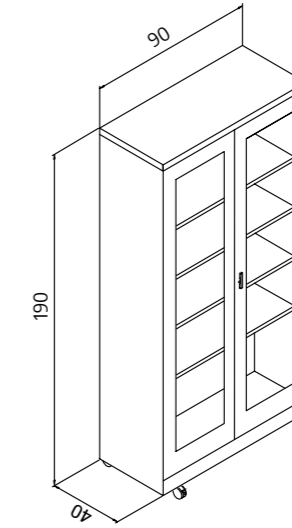

Çift Kapılı Ecza Dolabı Double door Medicine Cabinet

K.AKS.004

Genişlik Width	Derinlik Depth	Yükseklik Height
90 cm	40 cm	190 cm

Raf aralıkları isteğe göre ayarlanabilir.
Isteğe göre metal yada cam raf olabilir.
Kapılar 90 derece açılabilir.
Kolu kilit mekanizmalıdır.
tekerlek yada pingo ayak takılabilir.
Yüksek kalite elektrostatik toz boya ile boyalıdır.

*Shelf spaces can be adjusted up to request
According to Request; shelf can be designed Glass or Metal
Doors openable to 90 degree
Handle has locking mechanism
Wheel or pingo leg can be mounted
Painted with high quality electro-static powder paint*