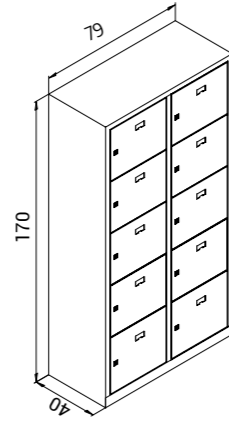

Renk Seçenekleri Colour Options