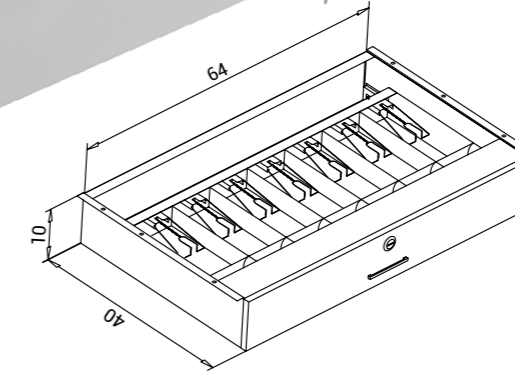

Renk Seçenekleri Colour Options

6 Bölmeli para Çekmecesi İçi inside of 6 Partitioned Money Drawer

K.PRC.003

Genişlik Width	Derinlik Depth	Yükseklik Height
50 cm	27,5 cm	6 cm

6 bozuk 6 kağıt para haznesi bulunmaktadır.
kağıt para haznelerinde yay destekli kağıt tutucular mevcuttur.
yüksek kalite elektrostatik toz boya ile boyalıdır.

*Has 6 parts for Paper Currency and 6 parts for coins
there is a spring paper holder in paper currency parts
painted with high quality electro-static powder paint*