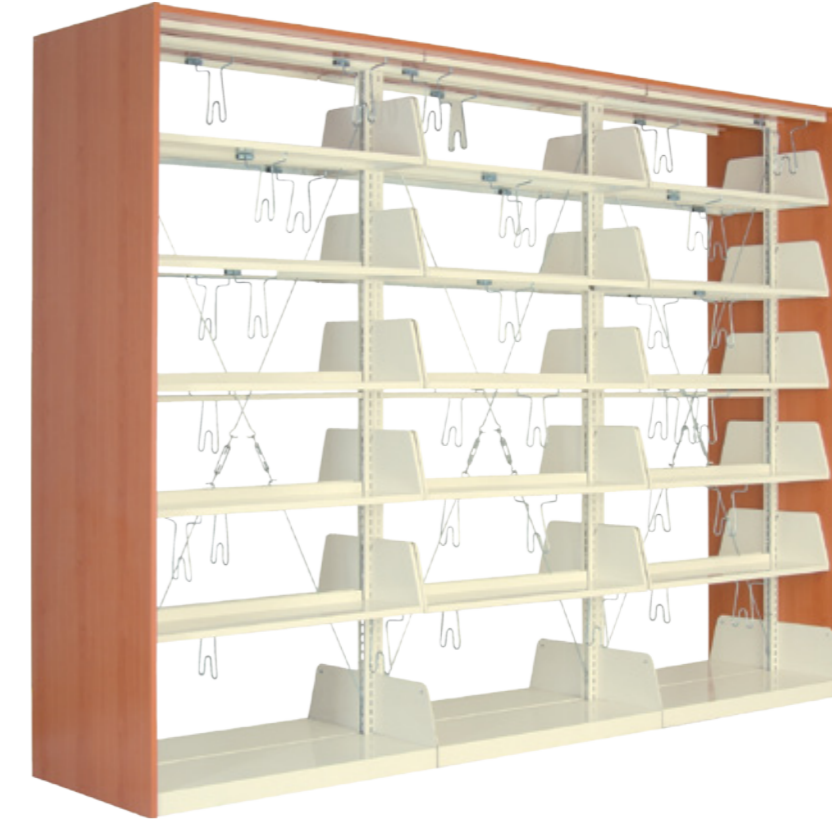

1'li Çift Yüzlü Kitaplık
1 Double faced Bookshelf

K.KTP.004

Genişlik Width	Derinlik Depth	Yükseklik Height
95 cm	64 cm	207 cm