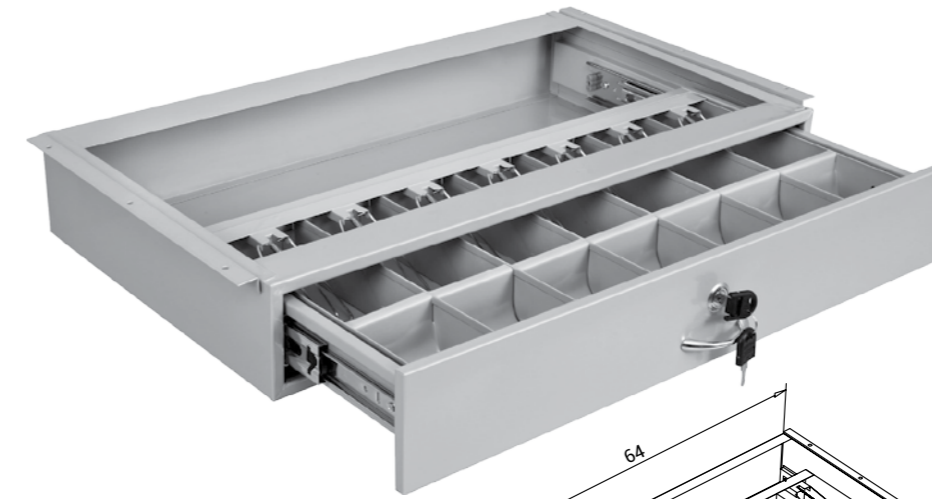

Renk Seçenekleri Colour Options

6 Bölmeli para Çekmecesi İçi inside of 6 Partitioned Money Drawer

K.PRC.003

Genişlik Width	Derinlik Depth	Yükseklik Height
50 cm	27,5 cm	6 cm

6 bozuk 6 kağıt para haznesi bulunmaktadır.
kağıt para haznelerinde yay destekli kağıt tutucular mevcuttur.
yüksek kalite elektrostatik toz boya ile boyalıdır.

*Has 6 parts for Paper Currency and 6 parts for coins
there is a spring paper holder in paper currency parts
painted with high quality electro-static powder paint*