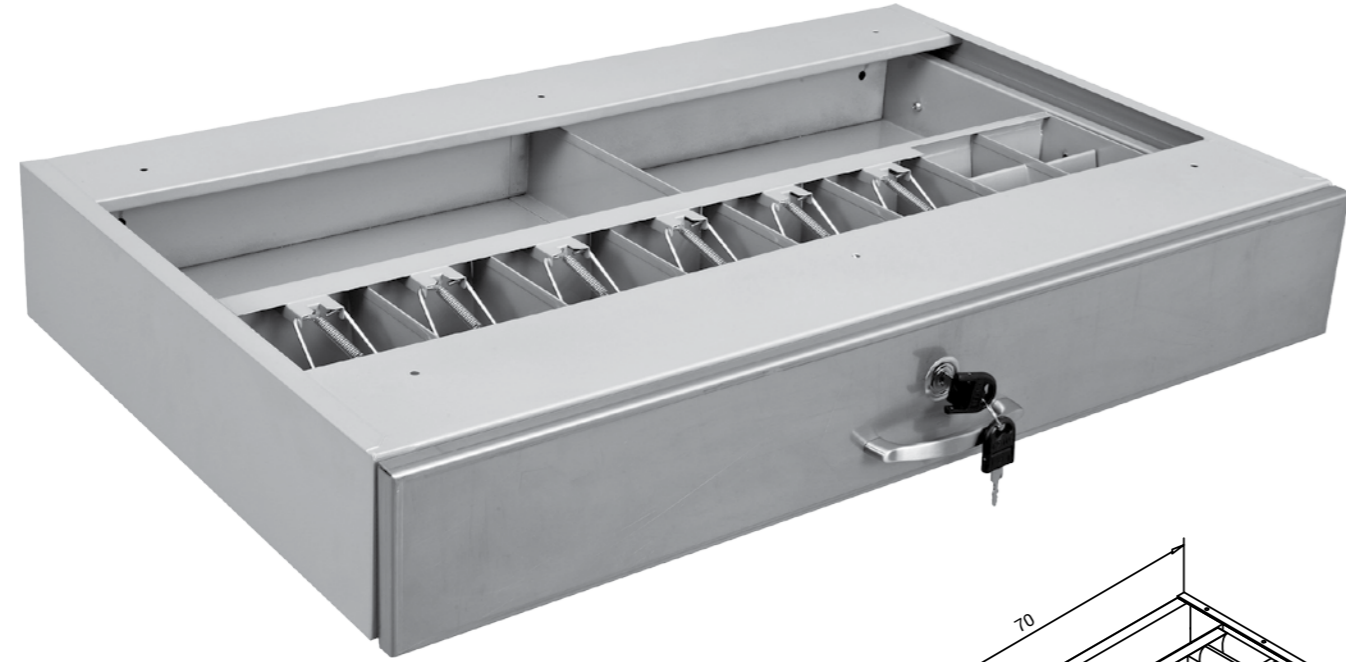

Renk Seçenekleri
Colour Options