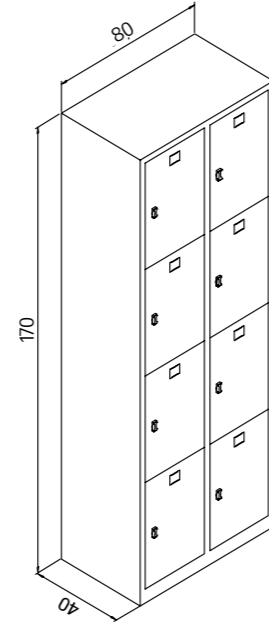

Renk Seçenekleri Colour Options

8 Kapılı Emanet Dolabı 8 Doors Safe Deposit Cabinet

K.EMD.003

Genişlik Width	Derinlik Depth	Yükseklik Height
80 cm	40 cm	170 cm

her bölme kapağı üzerinde bir adet etiketik bulunmaktadır.
her bölme için kilit sistemi mevcuttur.
yüksek kalite elektrostatik toz boya ile boyalıdır.

*There is a name tag on each Cover part
There is a locking system for each part
painted with high quality electro-static powder paint*