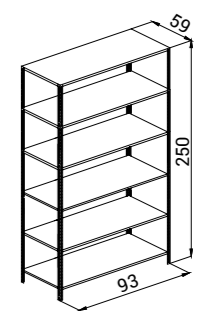

Genişlik Width	Derinlik Depth	Yükseklik Height
93 cm	31 cm	250 cm

Genişlik Width	Derinlik Depth	Yükseklik Height
93 cm	43 cm	250 cm

K.GRS.003

Genişlik Width	Derinlik Depth	Yükseklik Height
93 cm	59 cm	250 cm